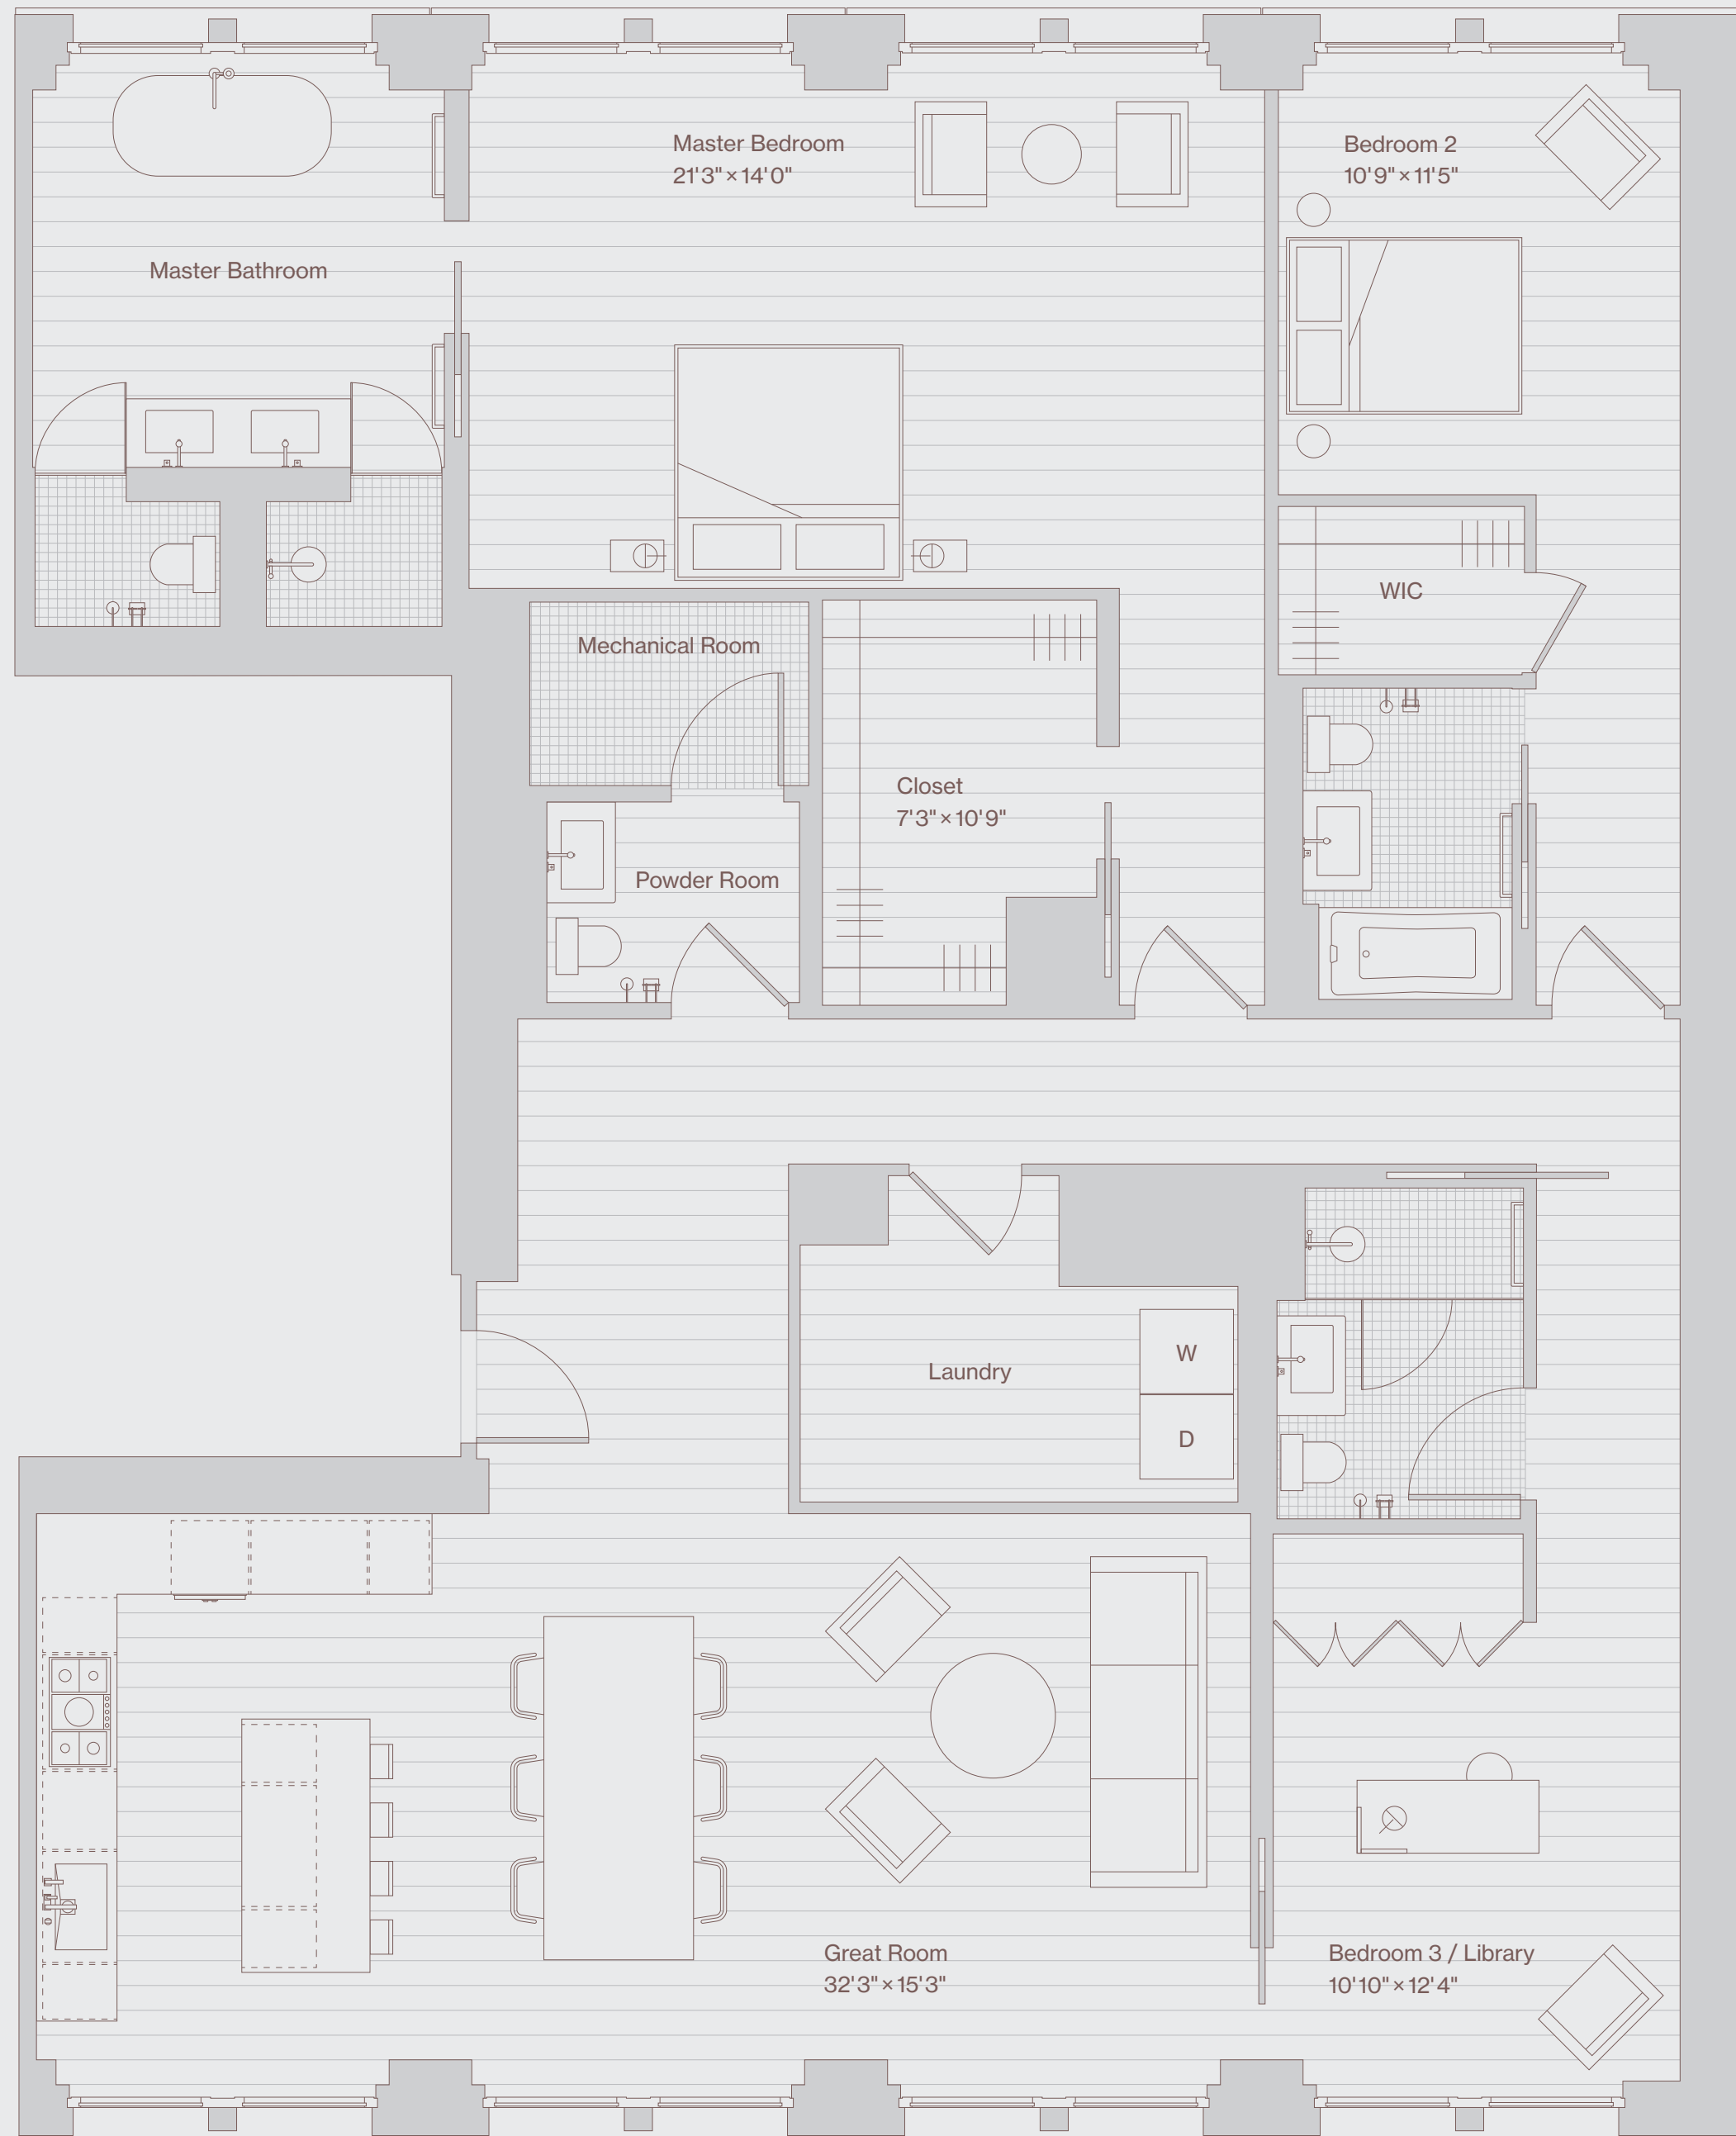

# 4b

Floor 4  
2,375 SQ. FT. (220.6 SQ. M)  
3 Bedrooms, 3.5 Baths

Jane Street